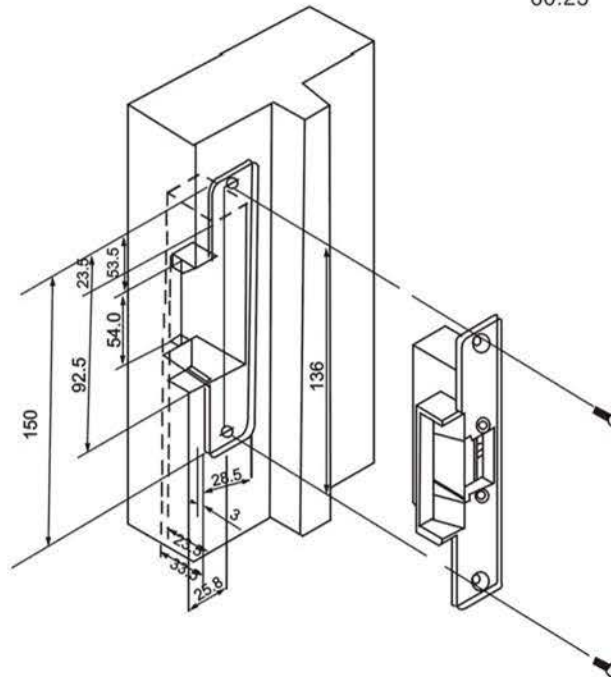

# SVT ELECTRIC STRIKE A (SVT19300)

## INSTALLATION

### SPECIFICATION

FACE PLATE: 150Lx39.5Wx34H(MM)  
VOLTAGE: 12VDC  
CURRENT: 200mA  
FEATURE: FAIL SECURE(NO)