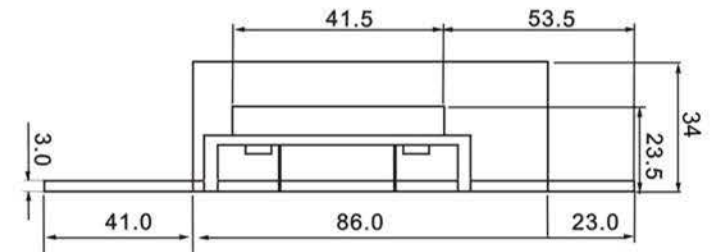

### SPECIFICATION

FACE PLATE: 150Lx39.5Wx34H(MM)  
VOLTAGE: 12VDC  
CURRENT: 200mA  
FEATURE: FAIL SECURE(NO)