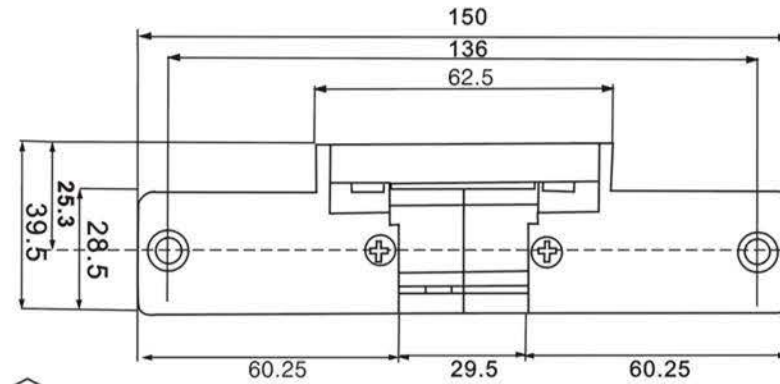

# SVT ELECTRIC STRIKE A (SVT19300)

### SPECIFICATION

FACE PLATE: 150Lx39.5Wx34H(MM)  
VOLTAGE: 12VDC  
CURRENT: 200mA  
FEATURE: FAIL SECURE(NO)